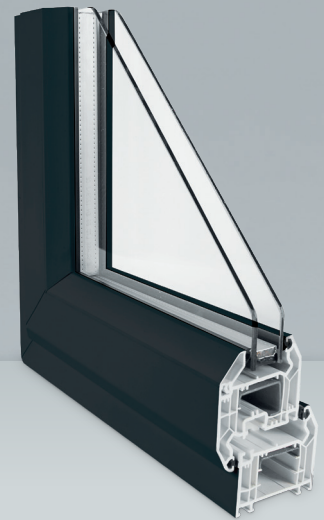

Colour

SPECTRAL is available in four sophisticated shades – Platinum Grey, Umbra Grey, Anthracite Grey and Graphite Black. These specialist colours are made to order with a four week lead time.

You can choose to laminate one or both sides of your product. One sided laminates will be manufactured on a White base profile, or if you're laminating both sides, you can select a White, Brown or Caramel base.

SPECTRAL can also be used in conjunction with other colours from the VEKA Group Variations range. For example, you can select a Variations White Woodgrain on the internal face and SPECTRAL in Anthracite Grey on the external face.