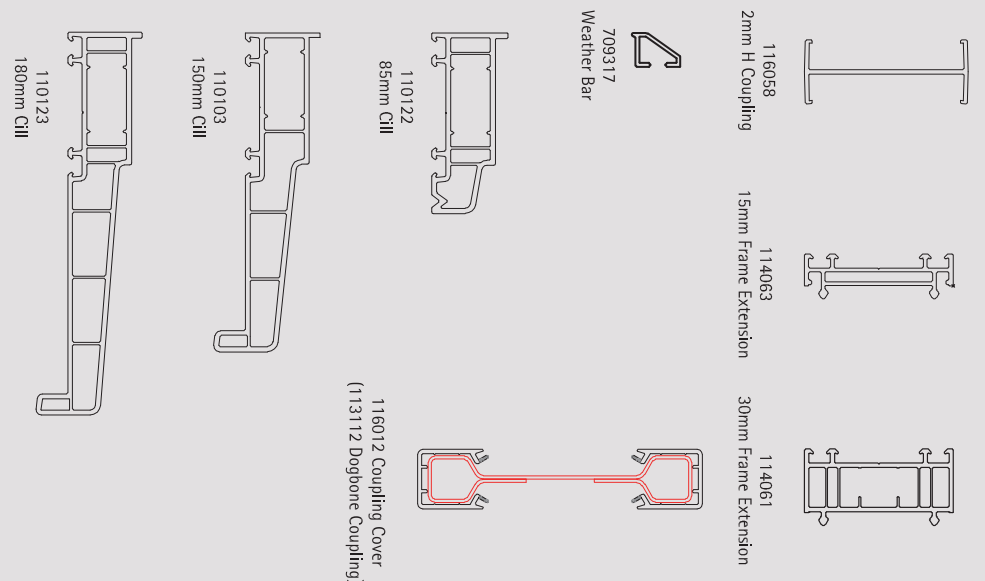

imagine

Ancillaries

We offer a wide range of ancillaries that can be laminated to match your profile colour perfectly.

From coupling covers, to cill end caps, to frame extensions and more, our comprehensive range of laminated mouldings is fully compatible with all systems and products in this brochure, providing the perfect professional finish to any installation.

S - SPECTRAL is only available on bevelled or flat surfaces.

LAMINATION CHART