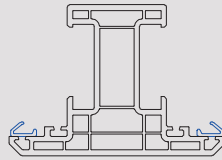

702593
100mm T Transom