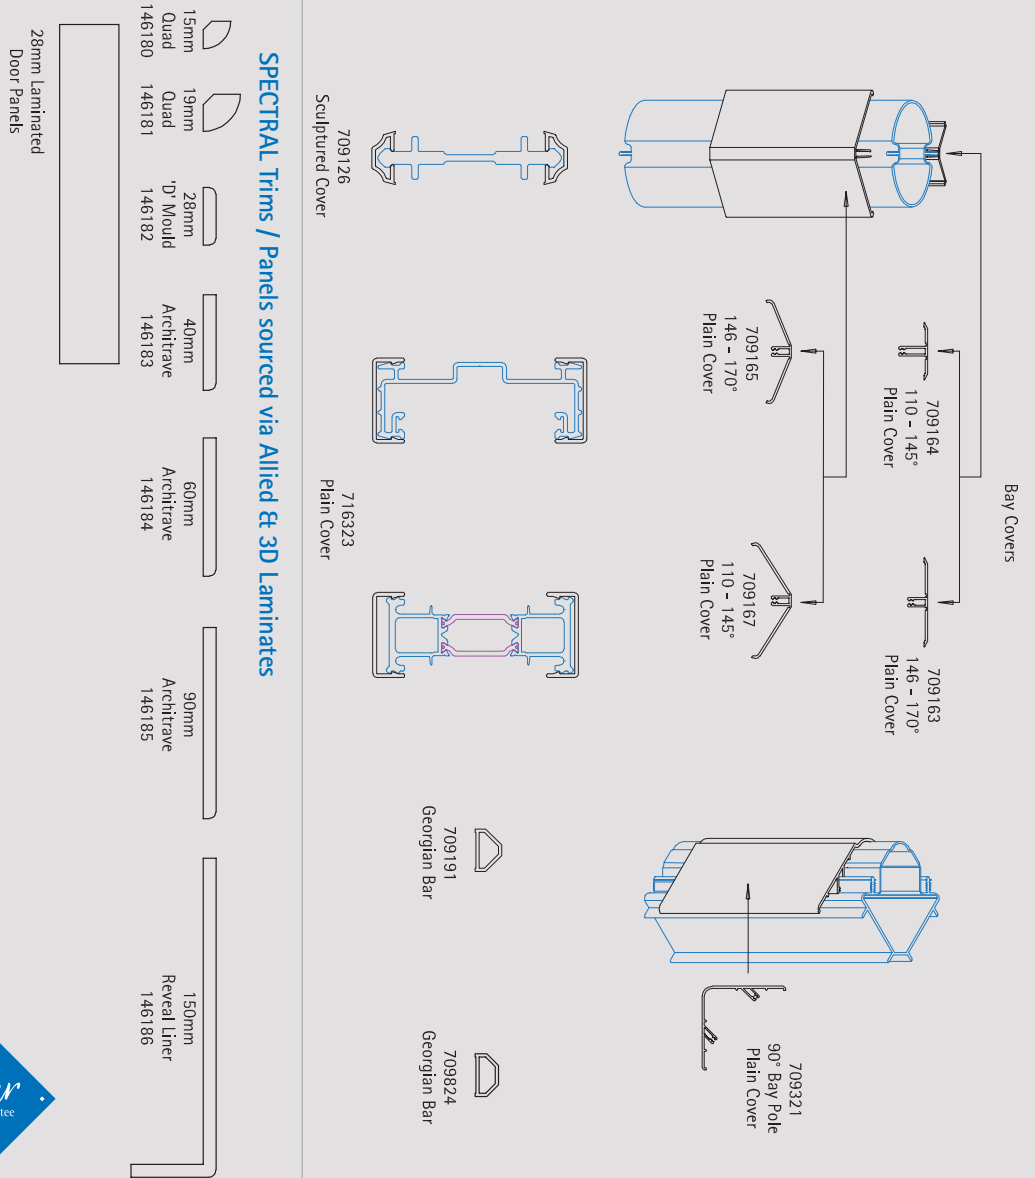

imagine

Ancillaries

We offer a wide range of ancillaries that can be laminated to match your profile colour perfectly.

From coupling covers, to cill end caps, to frame extensions and more, our comprehensive range of laminated mouldings is fully compatible with all systems and products in this brochure, providing the perfect professional finish to any installation.

S - SPECTRAL is only available on bevelled or flat surfaces.

LAMINATION CHART